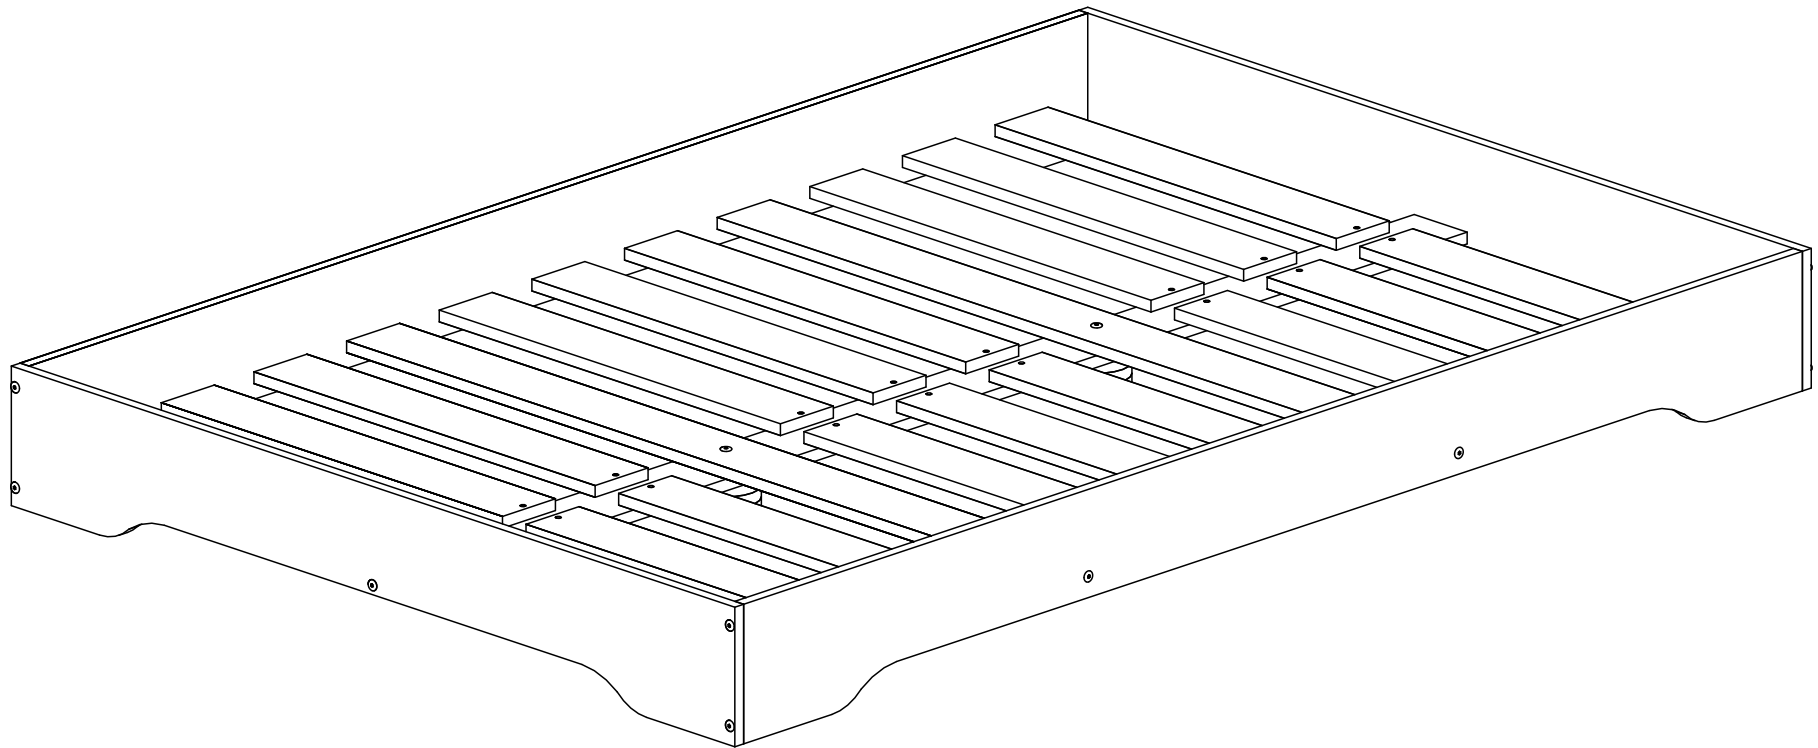

TILA 7 XL

Beds are for sleeping,
not for jumping

Prohibit more than
one person on bed

IMPORTANT

Use only mattresses
with thickness of 12–18 cm

Bed parts have 2 years
warranty in normal use

Wooden parts should be cleaned with a dry cloth and ordinary
mild detergents for the care and cleaning of wooden parts

BD

BK

LDS

LKS

ST

NG

ELEMENTS

BD	x2
BK	x2
LDS	x1
LKS	x2
ST	x18
NG	x2

SCREWS

S60	x2
S50	x14
K8	x52
W30	x18

S60 M6x60

S50 M6x60

W30 M4x30

K8 M8x35

K8 M8x35

x24