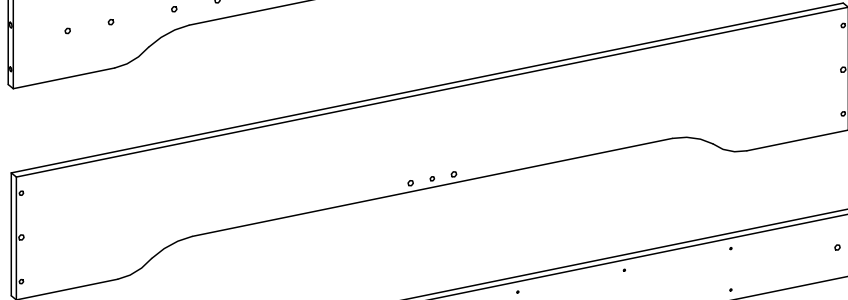

TILA 7 XL

Beds are for sleeping,
not for jumping

Prohibit more than
one person on bed

IMPORTANT

Use only mattresses
with thickness of 12–18 cm

Bed parts have 2 years
warranty in normal use

Wooden parts should be cleaned with a dry cloth and ordinary
mild detergents for the care and cleaning of wooden parts

BD

BK

LDS

LKS

ST

NG

ELEMENTS

BD	x2
BK	x2
LDS	x1
LKS	x2
ST	x18
NG	x2

SCREWS

S60	x2
S50	x14
K8	x52
W30	x18

S60 M6x60

S50 M6x60

W30 M4x30

K8 M8x35

K8 M8x35

x24