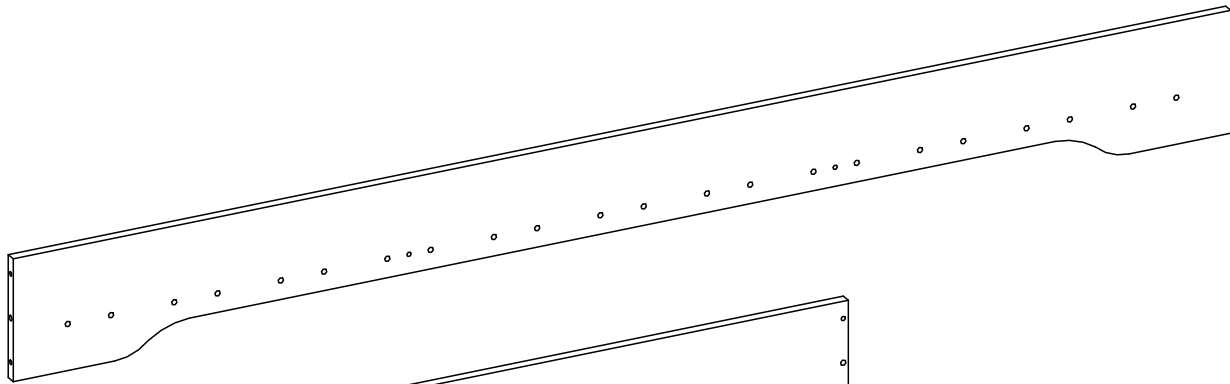

TILA 7 XL

Beds are for sleeping,
not for jumping

Prohibit more than
one person on bed

IMPORTANT

Use only mattresses
with thickness of 12–18 cm

Bed parts have 2 years
warranty in normal use

Wooden parts should be cleaned with a dry cloth and ordinary
mild detergents for the care and cleaning of wooden parts

BD

BK

LDS

LKS

ST

NG

ELEMENTS

BD	x2
BK	x2
LDS	x1
LKS	x2
ST	x18
NG	x2

SCREWS

S60	x2
S50	x14
K8	x52
W30	x18

S60 M6x60

S50 M6x60

W30 M4x30

K8 M8x35

K8 M8x35

x24