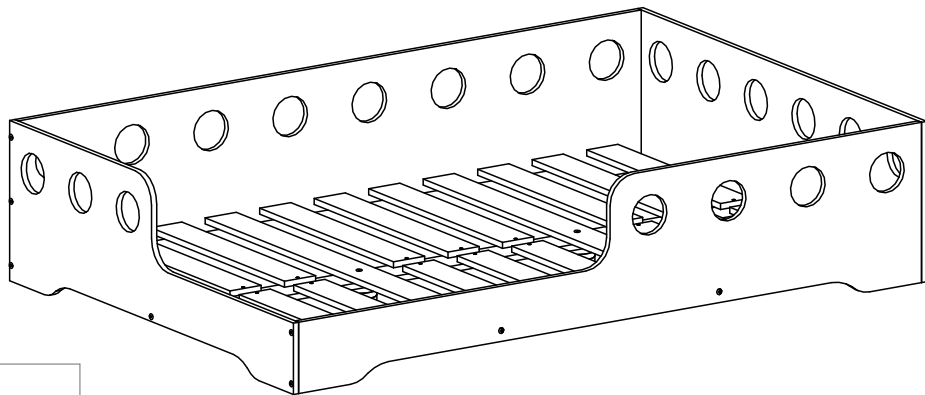

Assembly instruction for models

TILA 1L XL

TILA 1P XL

TILA 5L XL

TILA 5P XL

Beds are for sleeping,
not for jumping

Prohibit more than
one person on bed

IMPORTANT

Use only mattresses
with thickness of 12–18 cm

Bed parts have 2 years
warranty in normal use

Wooden parts should be cleaned with a dry cloth and ordinary
mild detergents for the care and cleaning of wooden parts

TILA 1L XL

TILA 1P XL

TILA 5L XL

TILA 5P XL

ELEMENTS

BD1	x1
BD2	x1
LDS	x1
LKS	x2
BK1	x1
BK2	x1
ST	x18
NG	x2

SCREWS

S60	x2
S50	x17
K8	x61
W30	x18